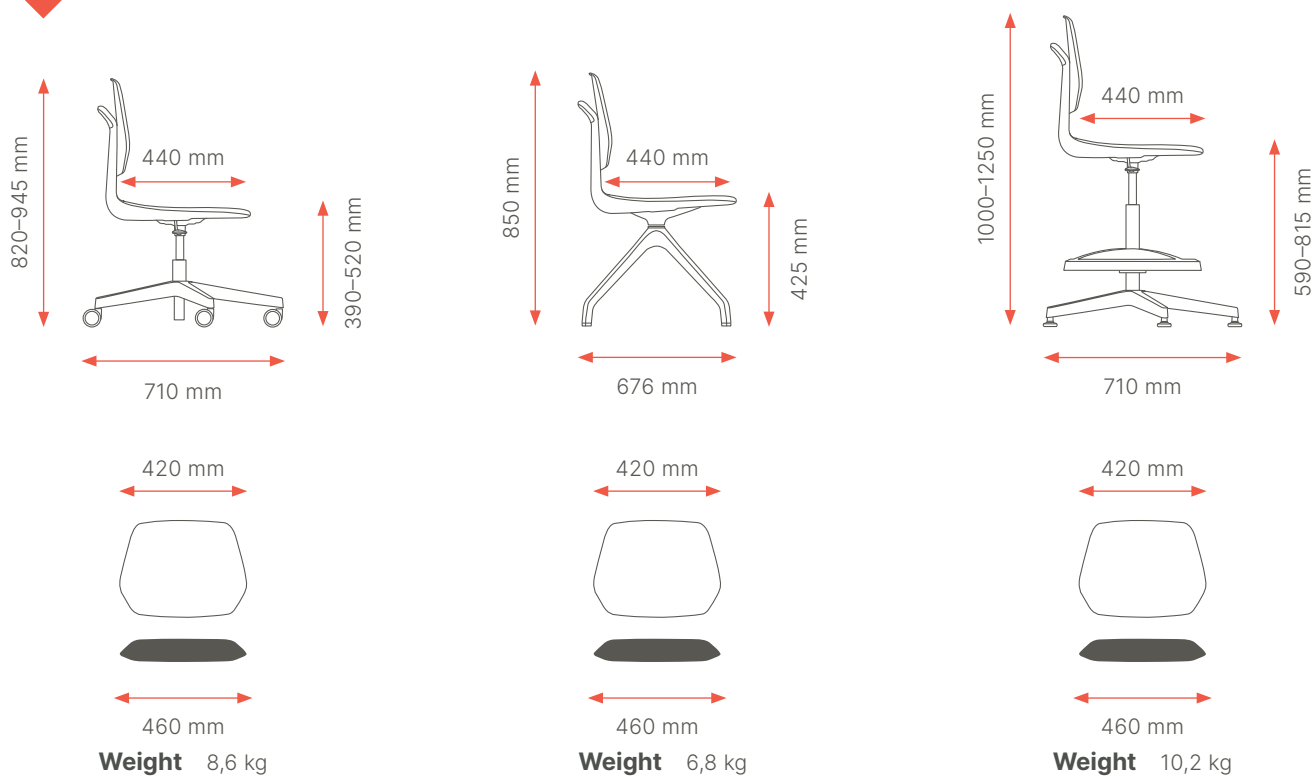

Product range

With the three different models, you can adjust the chair to your individual needs.

| 2 |

Special swivel chair with four-star base.

Ring base

This type of base keeps your posture correct while sitting at high table tops. A combination of ergonomics and functionality.

| 3 |

Special swivel chair with five-star base and ring base.

Counter

Cashy for special tasks

SOHOS
by Nowy Styl

Dimensions

| 1 |

Special swivel chair with five-star base.

| 2 |

Special swivel chair with four-star base.

| 3 |

Special swivel chair with five-star base and ring base.

Lab