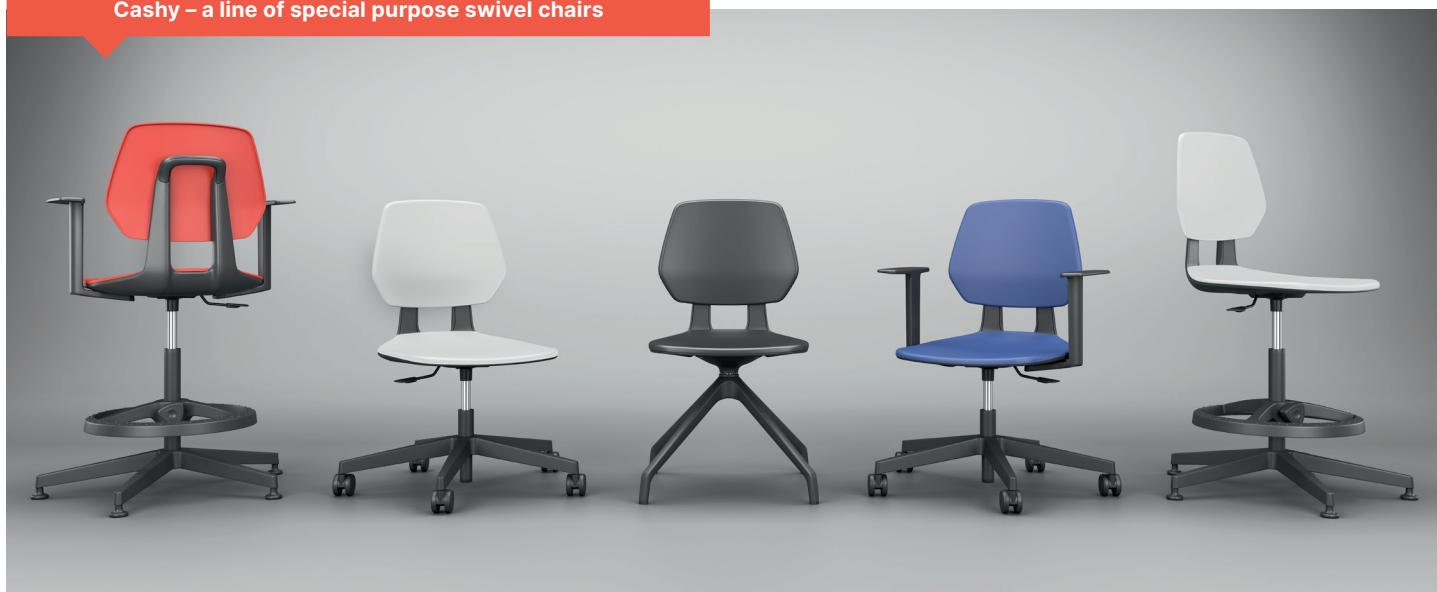

Cashy – a line of special purpose swivel chairs

www.sohos.nowystyl.com

Nowy Styl sp. z o.o.
ul. Pużaka 49,
38-400 Krosno, Poland

T +48 13 43 76 100
F +48 13 43 62 732
info@nowystyl.com

Small office. Home office. Your office.

© Copyright 2021 Nowy Styl sp. z o.o.
Nowy Styl sp. z o.o. reserves the right to change the constructional features and finishes of products. Note: colours and patterns illustrated here may vary from the originals.
Publications of Nowy Styl sp. z o.o.
Brands and trademarks used herein are the property of NSG TM sp. z o.o.