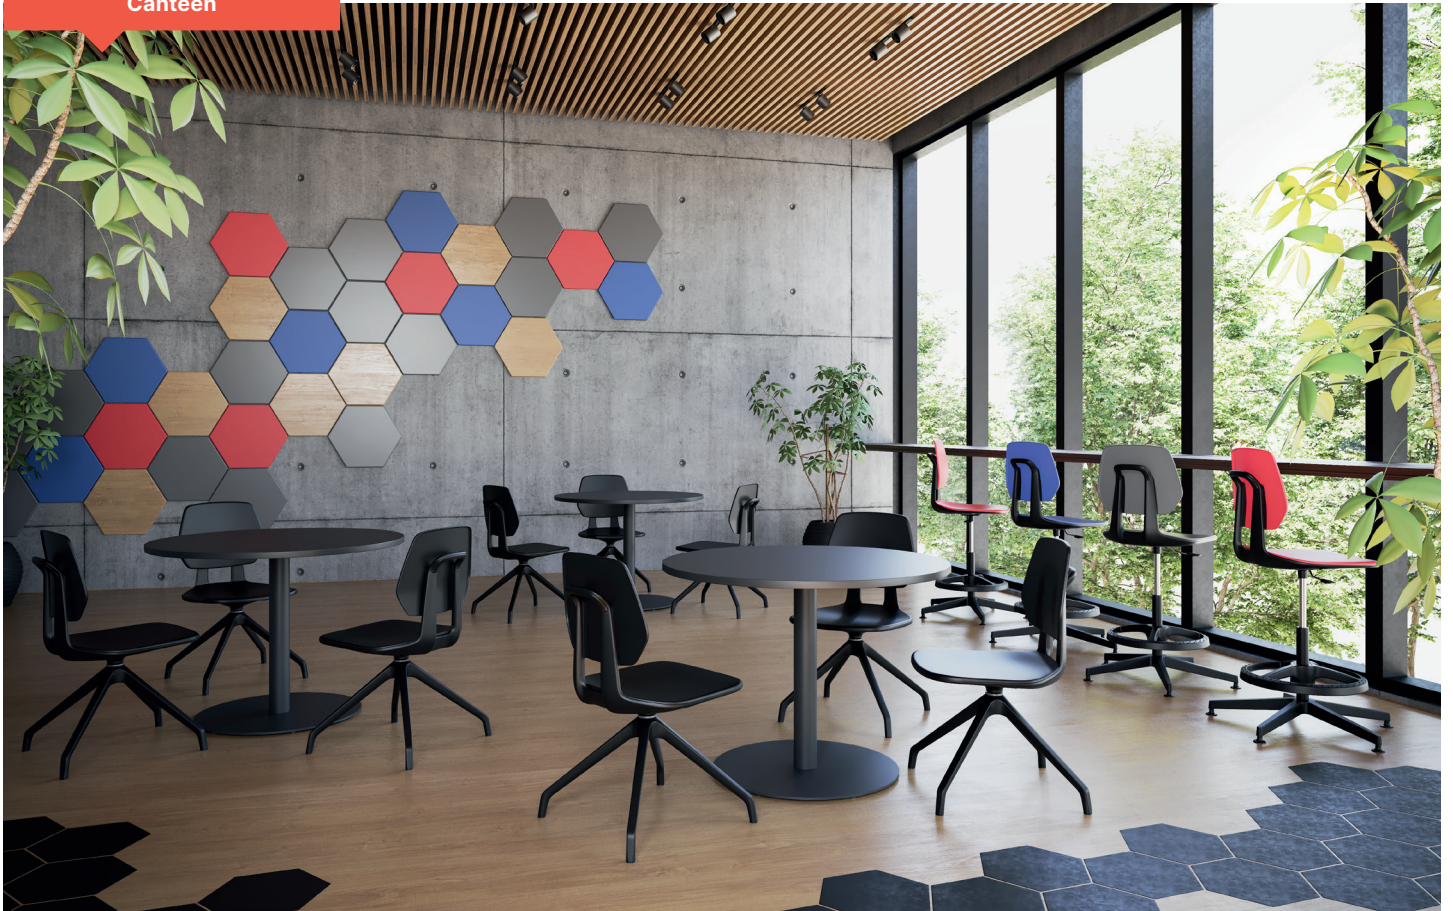

Meet Cashy – a new line of swivel chairs from SOHOS, designed for special tasks, that is ready to deal with any challenge and a variety of needs.

Features

- Many options of configuration allow to adjust the chair to any user, regardless of the place and type of work performed.
- The chair is made of plastic, so it is easy to clean and can be disinfected.
- Seat and backrest available in four colours: black, grey, blue and red.
- A functional handle makes it easy to move or carry.

Cashy for a variety of spaces

SOHOS
by Nowy Styl

Canteen

Workshop

A highly functional chair dedicated to a variety of spaces. Depending on the model, it can be a perfect fit for any room.

The model with a four-star swivel base is a remarkable and stylish choice for canteens and workshops.

Cashy counter – a model on five-star base with glides is the perfect solution for high tables, counters and labs.

The third model is an all-purpose chair on a five-star base on castors, suitable for a standard desk.

| 3 |

Special swivel chair with five-star base and ring base.

Counter

Cashy for special tasks

SOHOS
by Nowy Styl

Dimensions

| 1 |

Special swivel chair with five-star base.